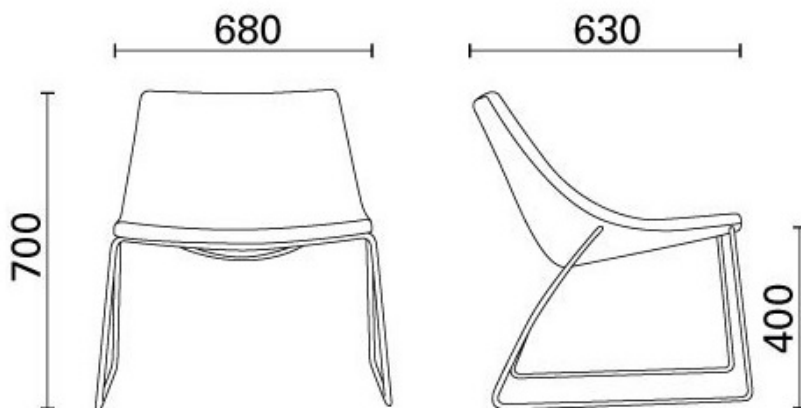

Low Back Sled Frame

Designer: Graziano Faraon

FEATURES

This multi-functional range of soft seating is available in a low, medium or high back.

The EGG Low Back chair will add a touch of style to any informal meeting or breakout space. The light and elegant steel sled base delivers a minimalist aesthetic, while the distinctive curved seat is as comfortable as it looks.

Ideal for office breakout areas, reception and meeting spaces; EGG is available in a range of base options including wood, sled, and swivel. The EGG can be upholstered in single or dual colours.

- › Seat and back, and inner and outer shells are produced in laminated plywood
- › Steel rod sled frame
- › Neutral anti-rotation glides
- › All timber FSC certified
- › Manufactured in Italy

DIMENSIONS mm

FRAME OPTIONS

- › Chrome 4 star swivel
- › Sled
- › Pyramid timber swivel

UPHOLSTERY OPTIONS

- › Single
- › Dual

STOCKED FRAME COLOURS

- Chrome