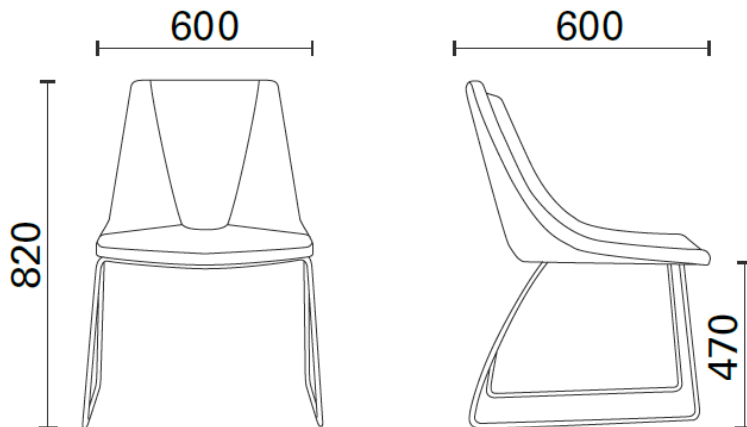

Visitor Sled Frame

Designer: Graziano Faraon

FEATURES

The EGG Visitor chair will add a touch of style to any informal meeting or breakout space. The light and elegant steel sled base delivers a minimalist aesthetic, while the distinctive curved seat is as comfortable as it looks.

Ideal for office breakout areas, reception and meeting spaces; EGG is available in a range of base options including wood, sled, and swivel.

The EGG can be upholstered in single or dual colours.

- › Seat and back, inner and outer shells are produced in laminated plywood
- › Steel rod sled frame
- › Neutral anti-rotation glides
- › All timber FSC certified
- › Manufactured in Italy

DIMENSIONS mm

FRAME OPTIONS

- › Chrome 4 star swivel
- › Sled
- › Pyramid timber swivel
- › 4 leg timber

UPHOLSTERY OPTIONS

- › Single
- › Dual

STOCKED FRAME COLOURS

- Chrome